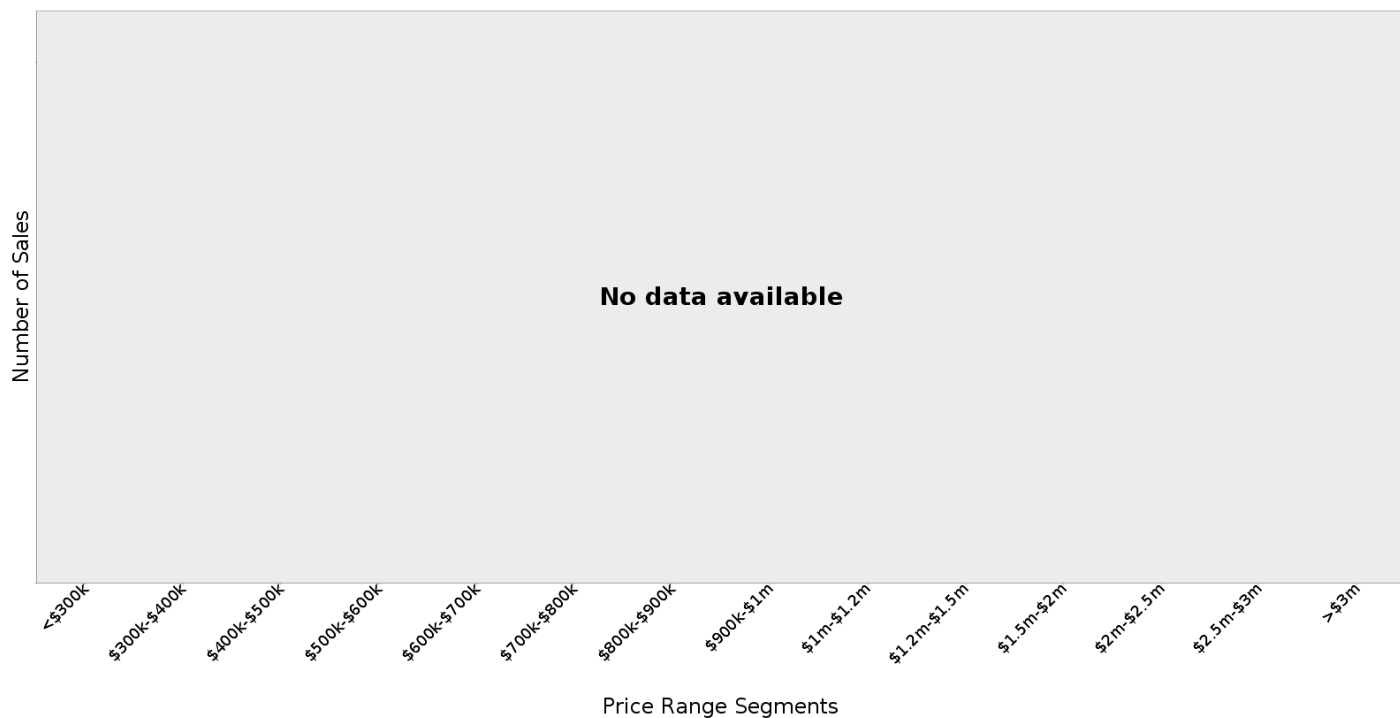

Suburb Growth

N/A

ACTON - Peak Selling Periods (3 years)

ACTON - Price Range Segments (12 months)

Median Weekly Rents (Houses)

Suburb Sale Price Growth

N/A

Suburb Rental Yield