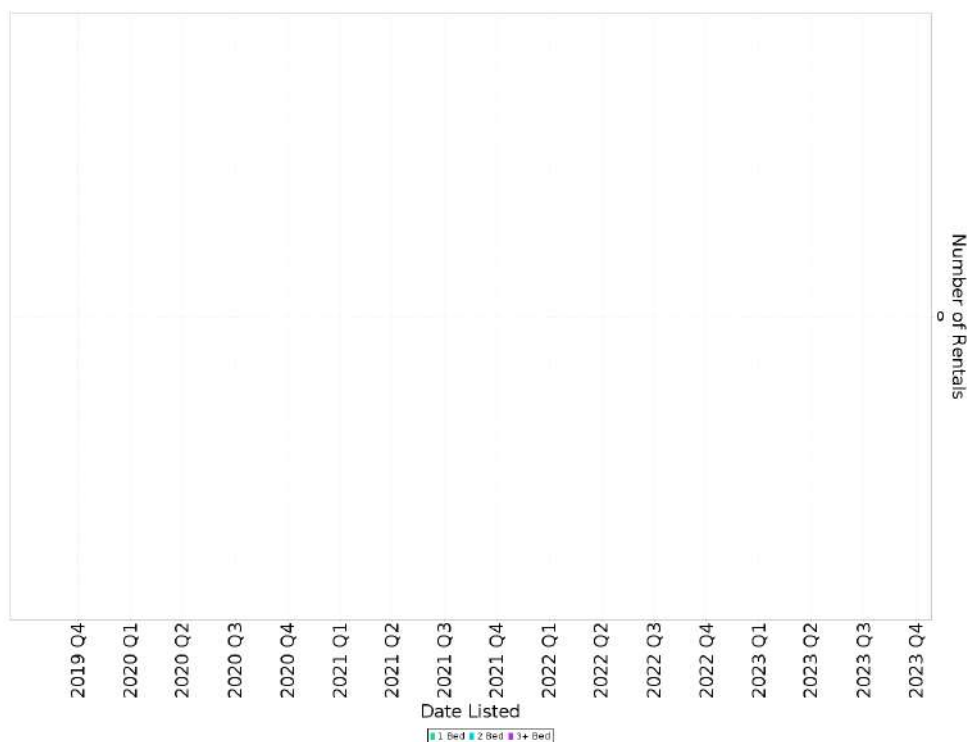

Median Weekly Rents (Units)

Suburb Sale Price Growth

N/A

Suburb Rental Yield

N/A