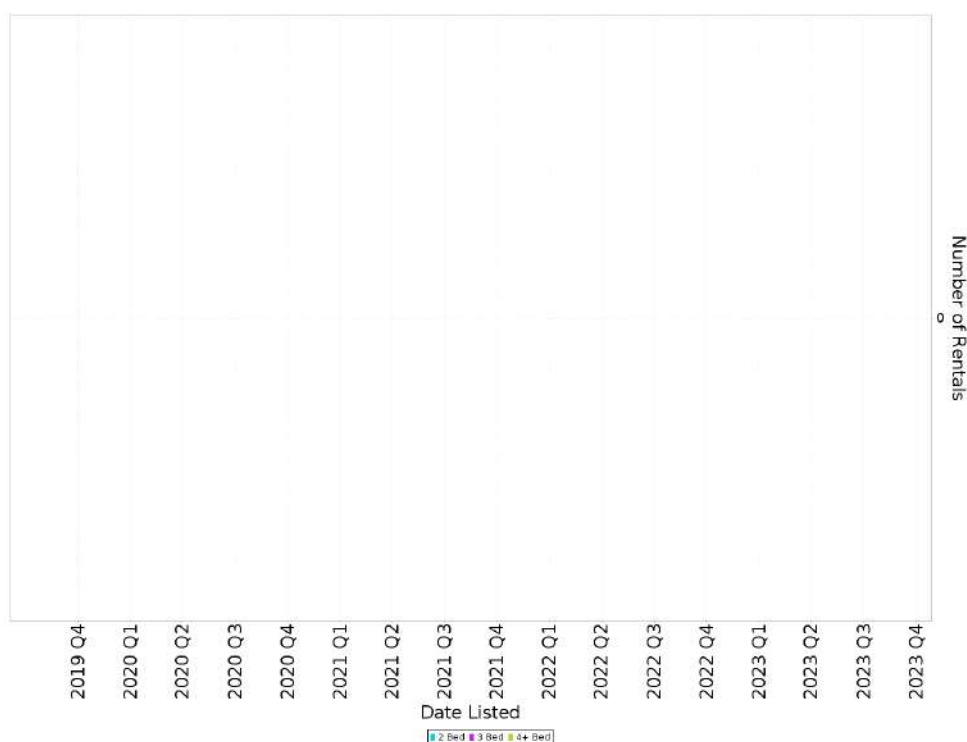

Suburb Growth

N/A

ACTON - Peak Selling Periods (3 years)

ACTON - Price Range Segments (12 months)

Median Weekly Rents (Houses)

Suburb Sale Price Growth

N/A

Suburb Rental Yield