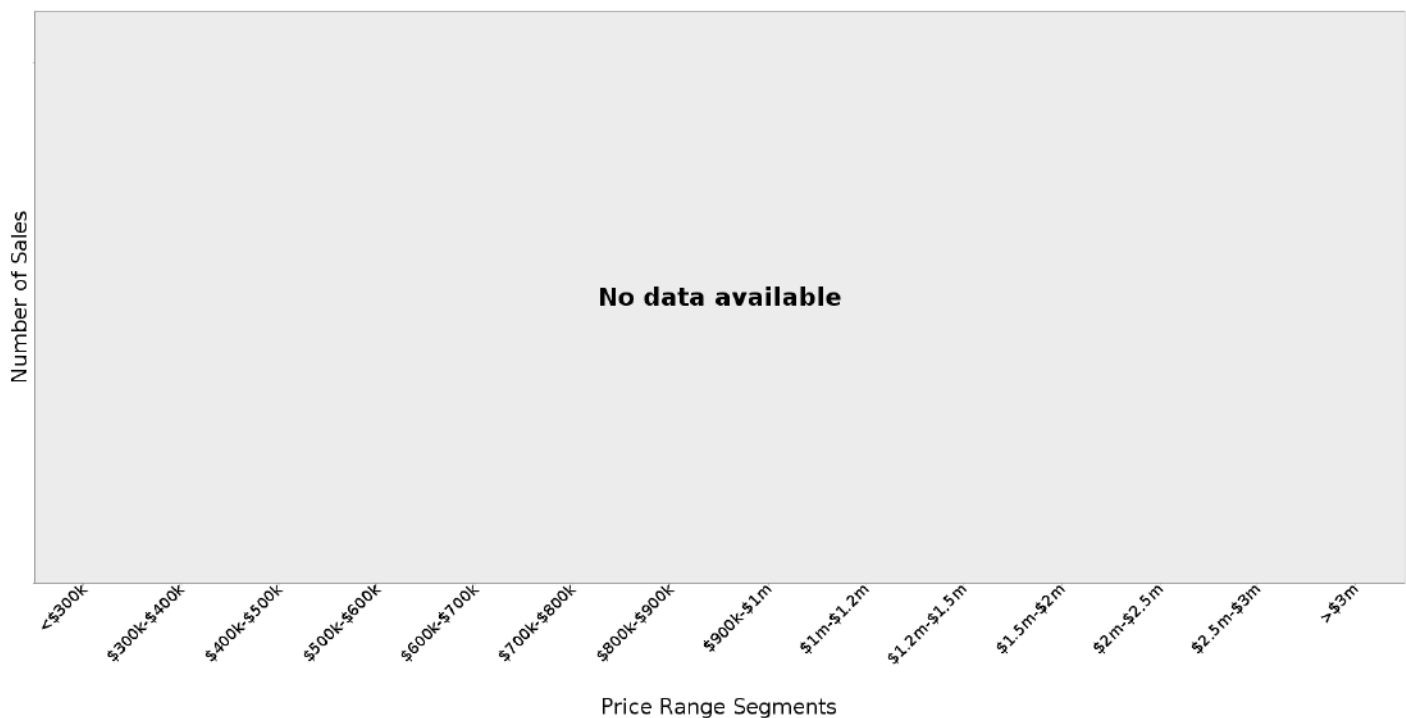

Suburb Growth

N/A

ACTON - Peak Selling Periods (3 years)

ACTON - Price Range Segments (12 months)

Median Weekly Rents (Houses)

Suburb Sale Price Growth

N/A

Suburb Rental Yield