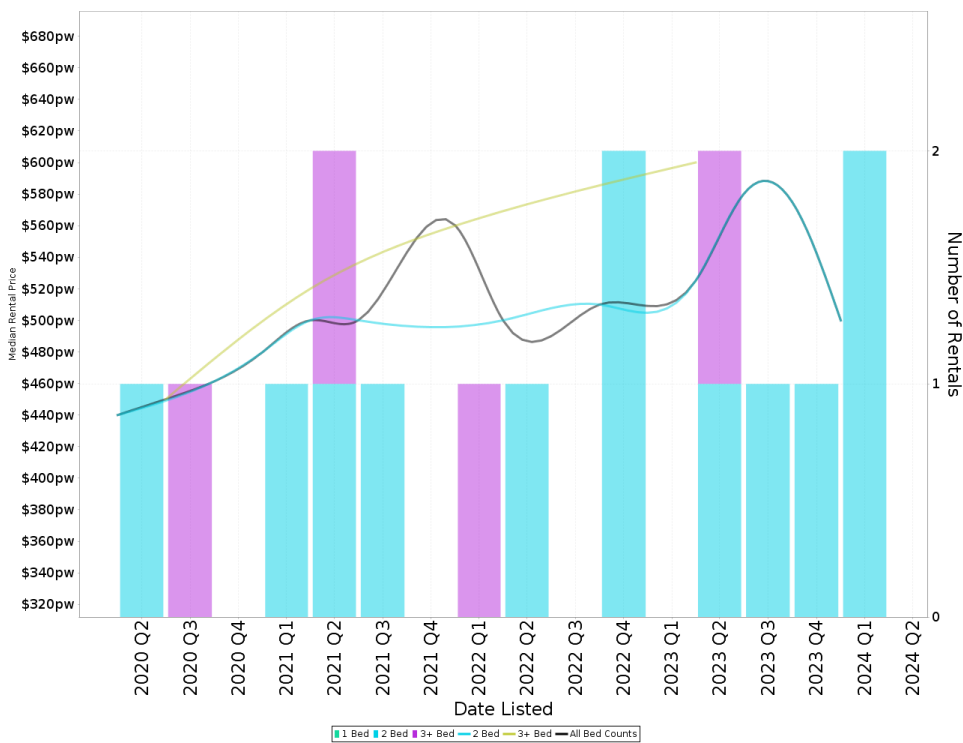

Suburb Growth

N/A

CASUARINA - Peak Selling Periods (3 years)

CASUARINA - Price Range Segments (12 months)

Median Weekly Rents (Houses)

Suburb Sale Price Growth

N/A

Suburb Rental Yield

N/A

Median Weekly Rents (Units)

Suburb Sale Price Growth

N/A

Suburb Rental Yield

N/A

CASUARINA - Recently Sold Properties

Median Sale Price