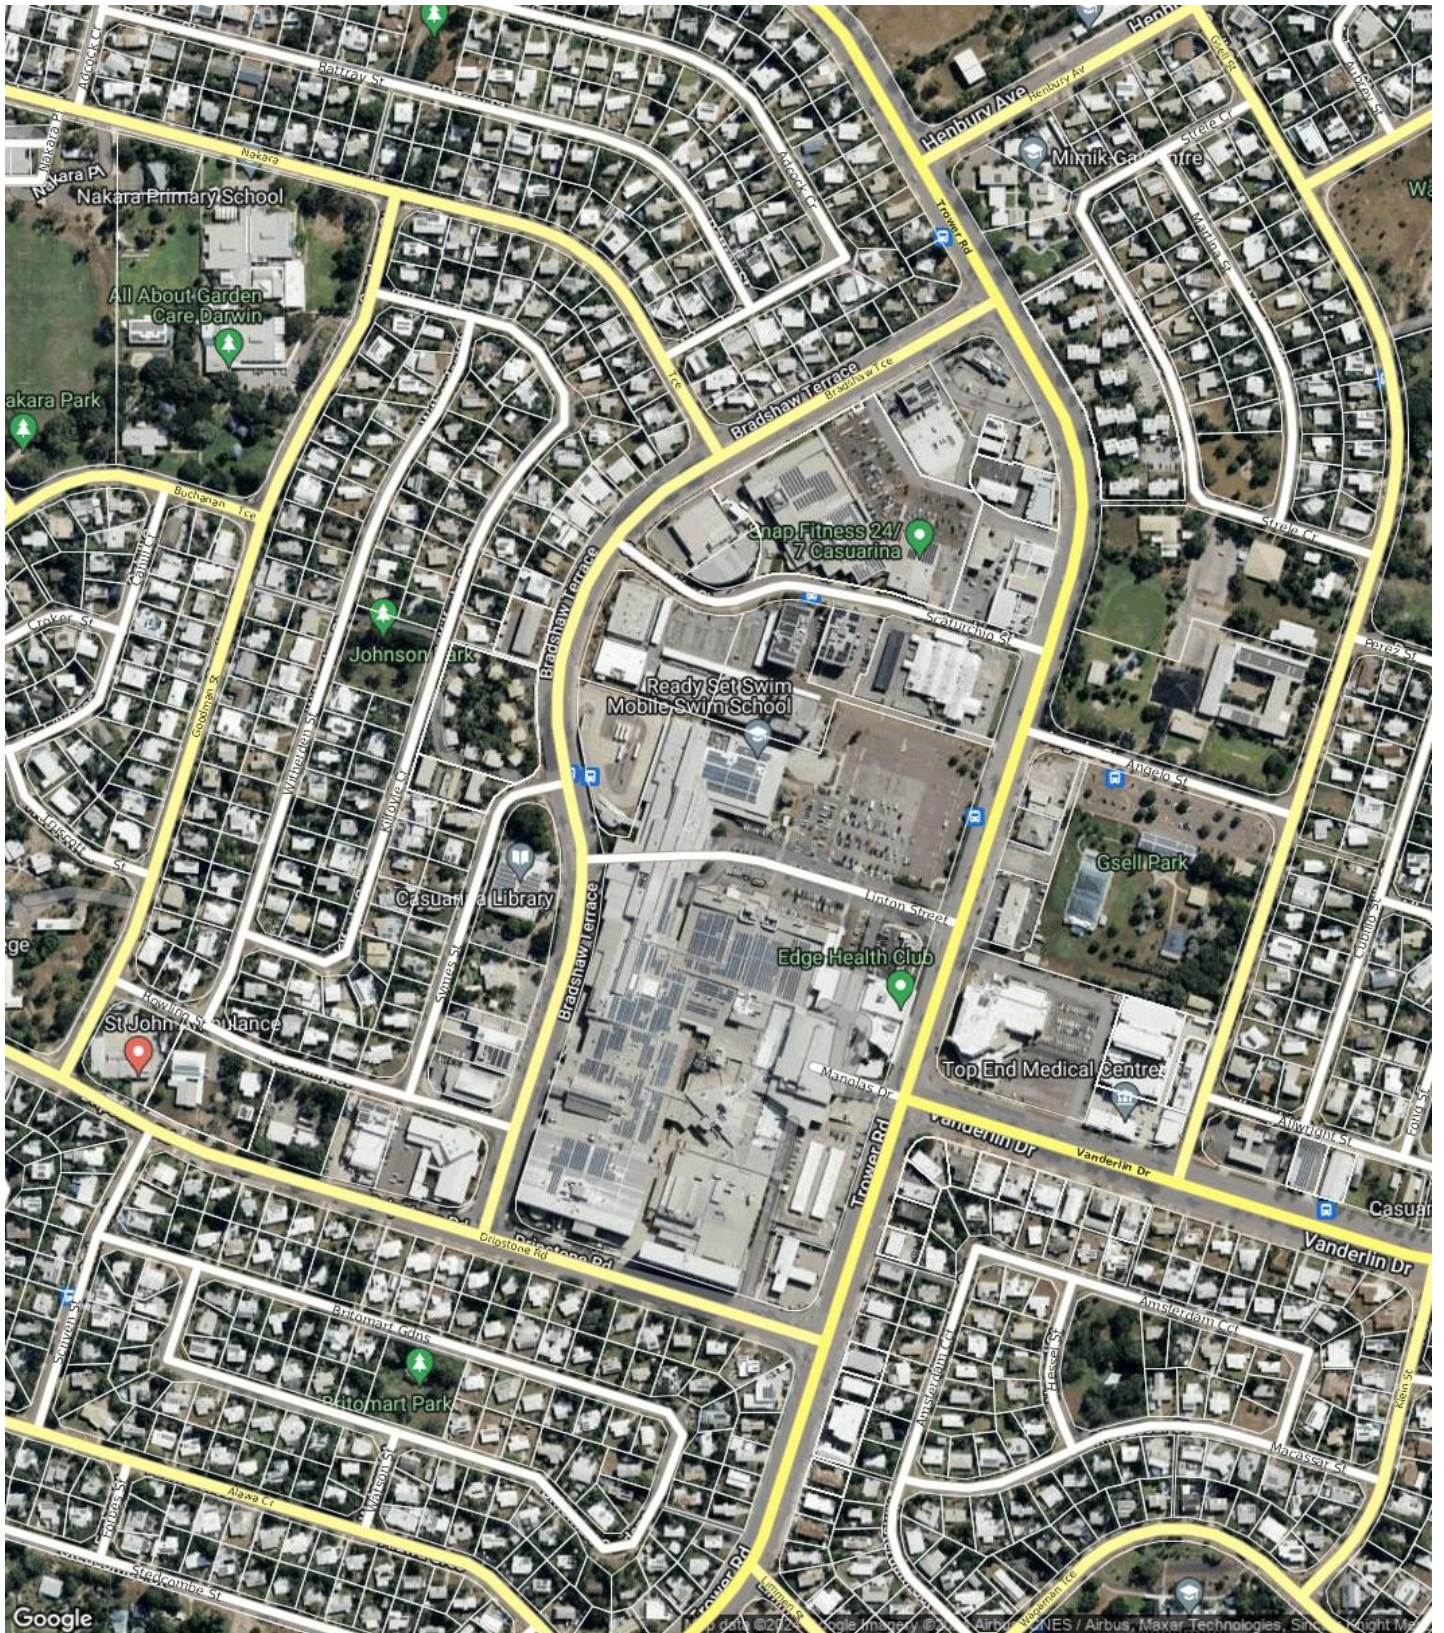

A vibrant yellow bicycle is parked on a paved surface in front of a classic white picket fence. The bicycle features a brown leather saddle, a rear rack, and a front basket filled with a bouquet of pink flowers and greenery. The scene is set outdoors with trees and a building in the background. A bright yellow rectangular box in the top right corner contains the text 'RayWhite.'

RayWhite.

Suburb
flyover
report

CASUARINA (UNIT)

PREPARED BY: DEMI WILLIAMS, RAY WHITE NIGHTCLIFF, PH: 0448951305

CASUARINA - Suburb Map

CASUARINA - Sales Statistics (Units)

Median Sale Price

N/A