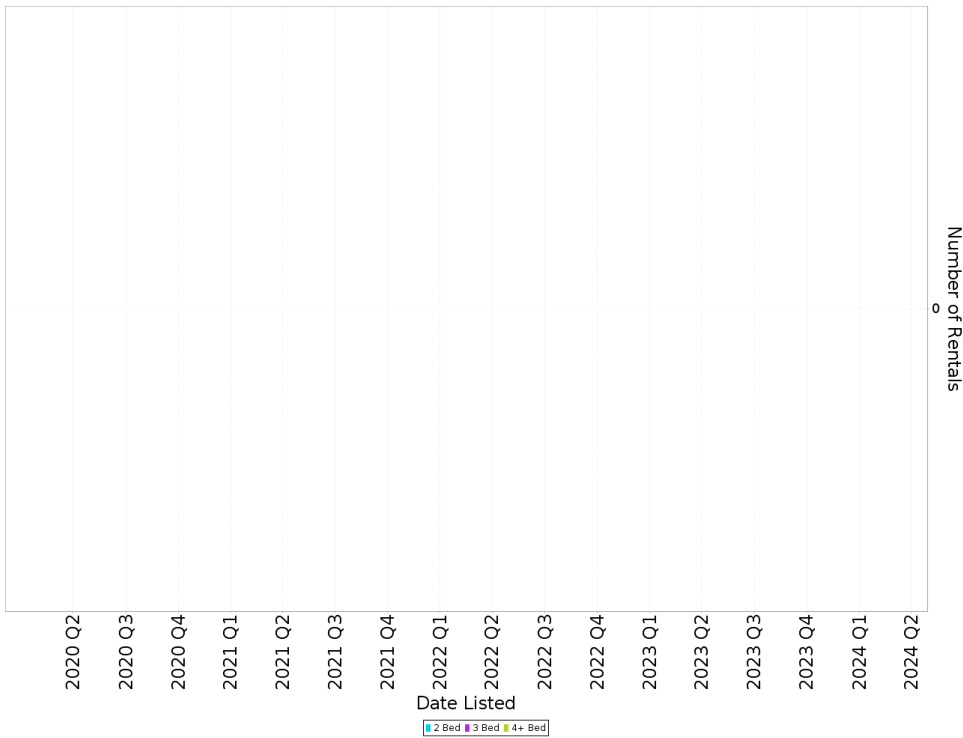

Suburb Growth

N/A

CASUARINA - Peak Selling Periods (3 years)

CASUARINA - Price Range Segments (12 months)

Median Weekly Rents (Houses)

Suburb Sale Price Growth

N/A

Suburb Rental Yield