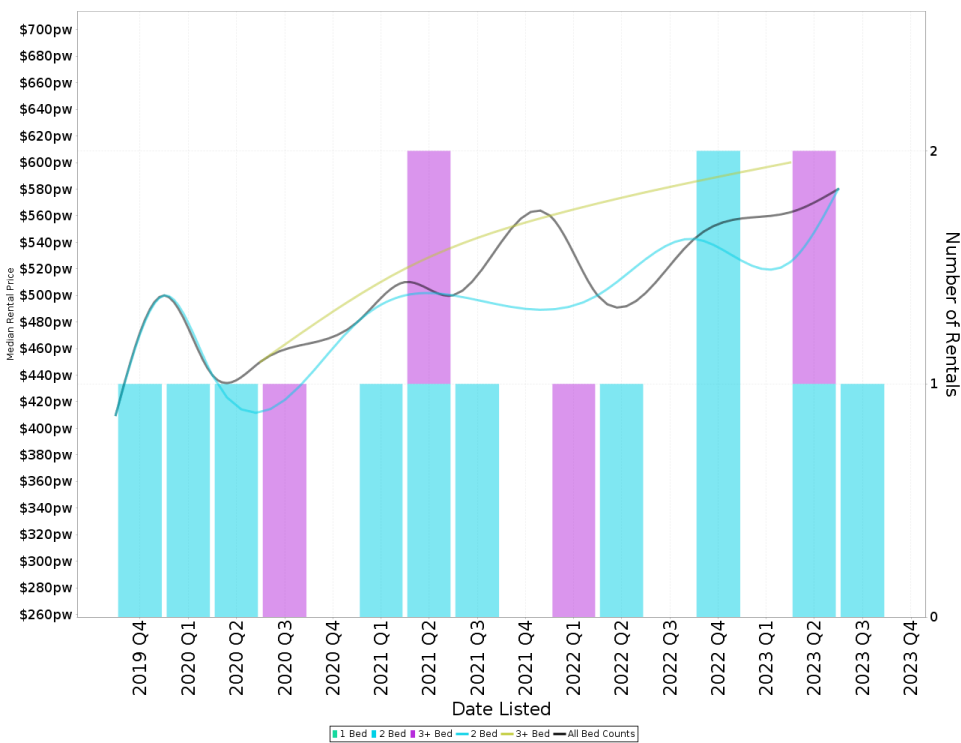

Suburb Growth

N/A

CASUARINA - Peak Selling Periods (3 years)

CASUARINA - Price Range Segments (12 months)

Median Weekly Rents (Houses)

Suburb Sale Price Growth

N/A

Suburb Rental Yield

N/A

Median Weekly Rents (Units)

Suburb Sale Price Growth

N/A

Suburb Rental Yield

N/A

CASUARINA - Recently Sold Properties

Median Sale Price