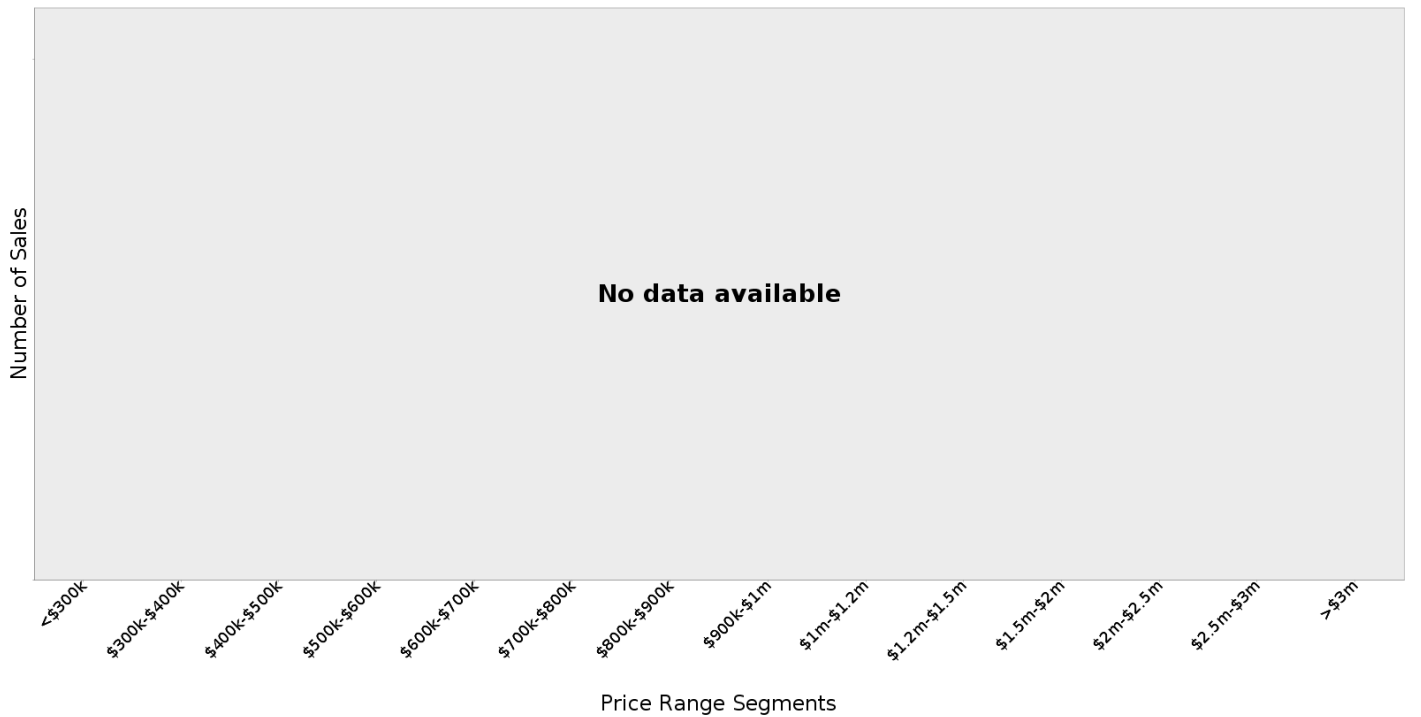

Suburb Growth

N/A

CASUARINA - Peak Selling Periods (3 years)

CASUARINA - Price Range Segments (12 months)

Median Weekly Rents (Houses)

Suburb Sale Price Growth

N/A

Suburb Rental Yield