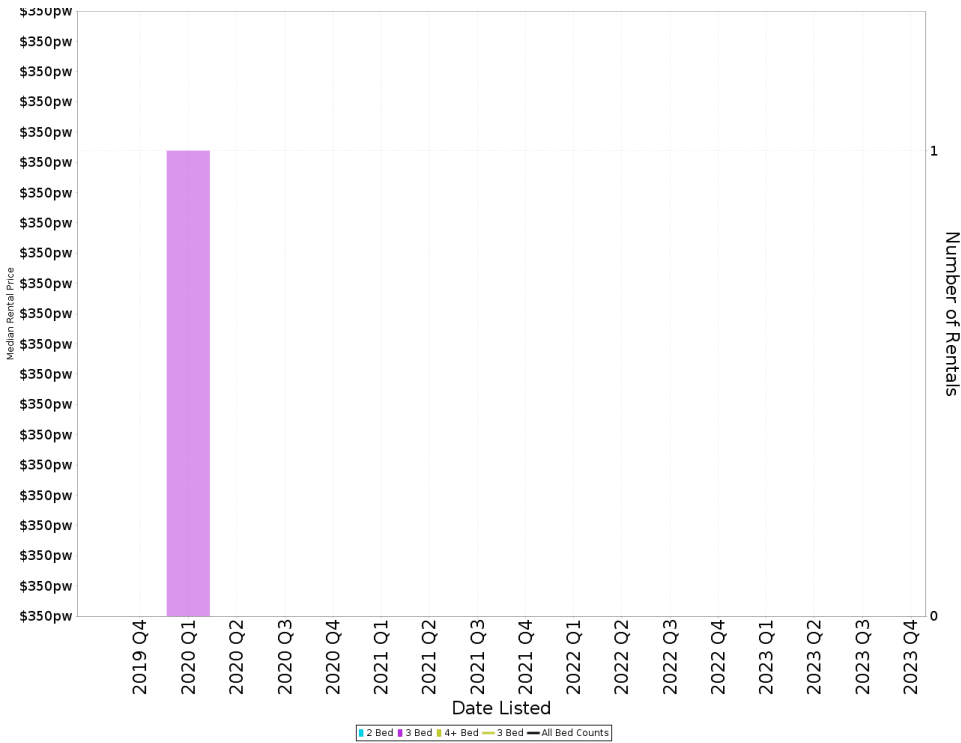

Suburb Growth

N/A

CASUARINA - Peak Selling Periods (3 years)

CASUARINA - Price Range Segments (12 months)

Median Weekly Rents (Houses)

Suburb Sale Price Growth

N/A

Suburb Rental Yield